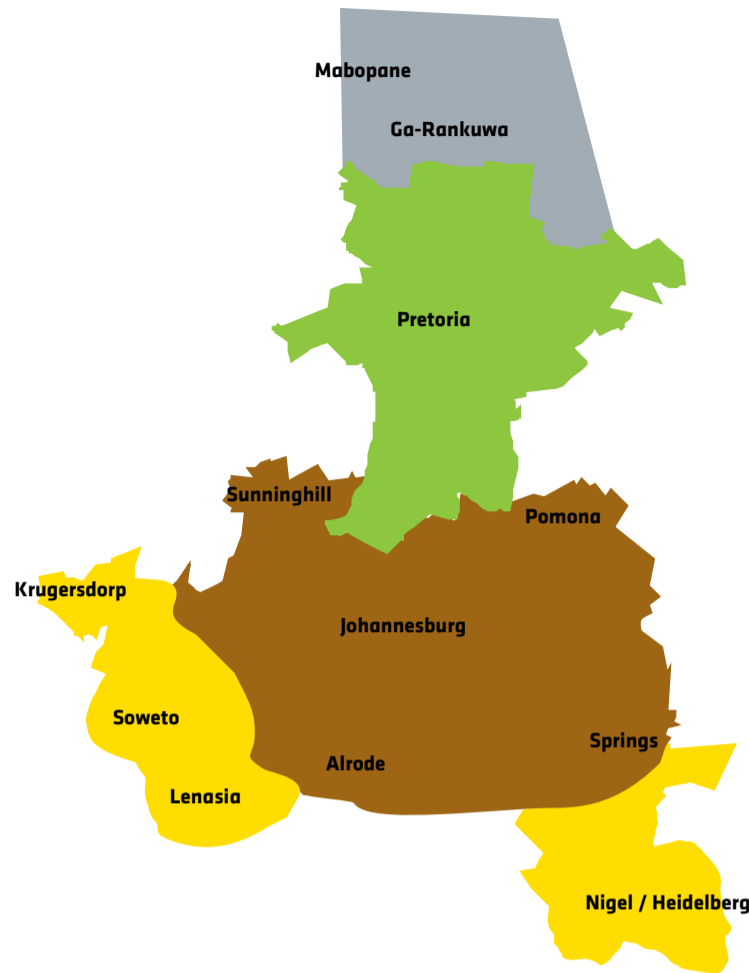

Local & shorthaul delivery

Find your destination on the map and identify the coloured zone
 Choose the correct colour label for your parcel. Maximum weight is 30kg per parcel.
 Visit www.fastway.co.za for specific location pricing where zone boundaries may be unclear.

Brown Zone

Local delivery
 Parcels up to 30kg.
 One label per parcel.

AM pickup - PM delivery
 PM pickup - AM delivery

R66.00 * per label

Lime Zone

Shorthaul delivery
 Parcels up to 30kg.
 One label per parcel.

R66.00 * per label

Yellow Zone

Inner Shorthaul delivery
 Parcels up to 30kg.
 One label per parcel.

R90.00 * per label

All prices exclude VAT

Long haul deliveries from RET

National delivery

Find your destination on the map and identify the coloured zone

Visit www.fastway.co.za for specific location pricing where zone boundaries may be unclear.

Red Zone

24 Hour Service*

R95.00 * per label

Grey Zone

48 - 96 Hour Service**

R196.00 * per label

Add a rural grey label to your national satchel for grey zones