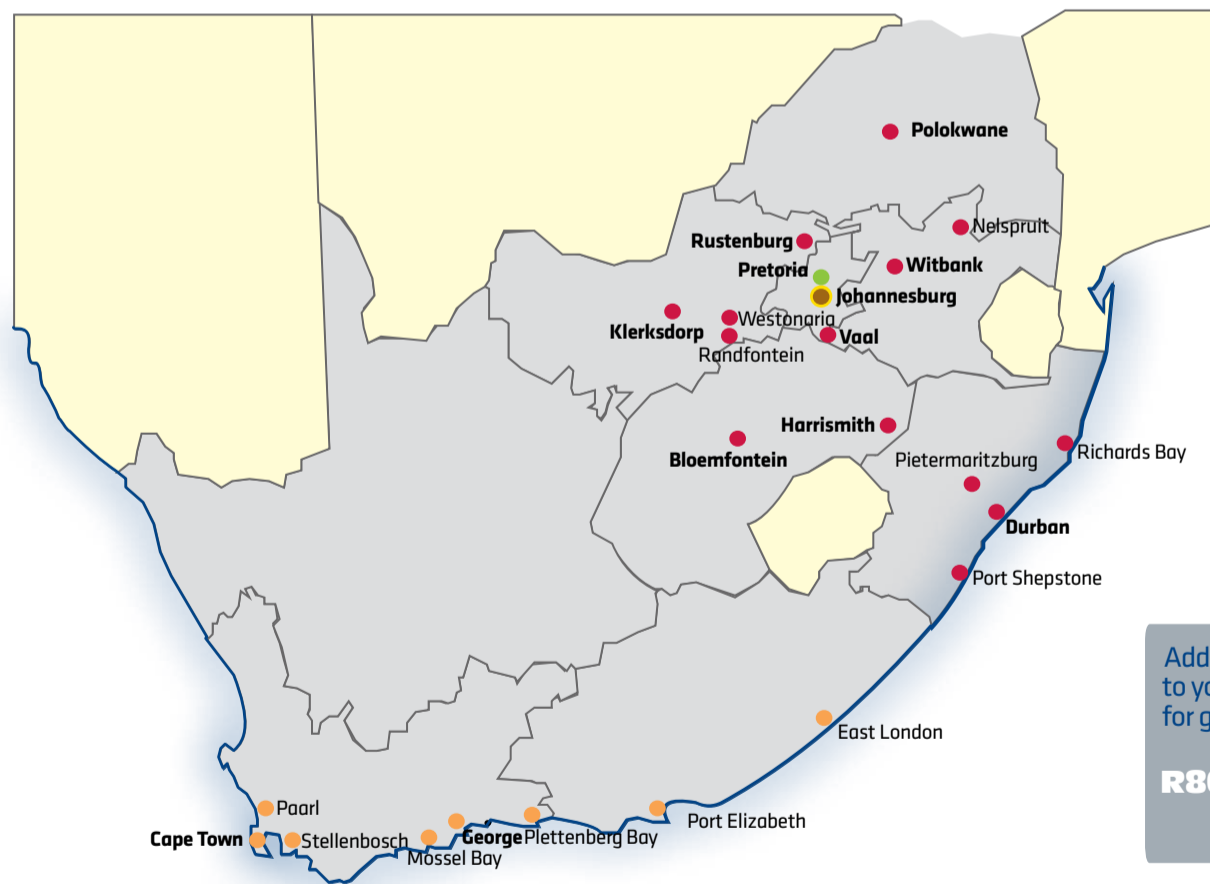

Visit www.fastway.co.za for specific location pricing where zone boundaries may be unclear.

Red Zone

24 Hour Service*

R95.00 * per label

Grey Zone

48 - 96 Hour Service**

R196.00 * per label

Add a rural grey label to your national satchel for grey zones